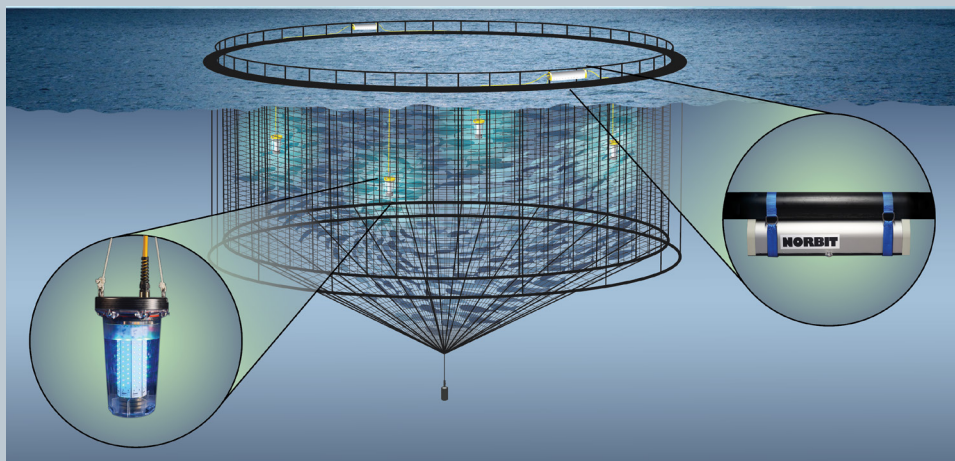

NORBIT AQUA POWER DISTRIBUTION CABINET (PDC)

In order to meet stricter requirements to avoid escape and to ensure good and safe HSE, NORBIT has developed a unique closed unit for operating underwater aquaculture lights. The Power Distribution Cabinet (PDC) is designed to be hung under any handrail, which allows it to be adaptable to many different types of aquaculture cages, including steel cages. This location means that the unit does not impede daily operations or create an obstacle to traffic on the footpath. The unit is mounted using strong, industrial-quality Velcro straps with a breaking strength of one ton. This means that the system can be set up in less than 5 minutes and without the use of any tools.

Since the device is hung under the handrail on the outside of the jumping net, the risk of damage is reduced. In addition to the Velcro straps, an eyebolt is fitted at the front which is used for secondary securing with rope. This solution prevents the unit from moving horizontally on the handrail and the occurrence of pendulum movements are reduced.

From the PDC comes a fixed cable on the right and left side respectively. These cables are attached to the handrail with two accompanying Velcro bands, which then forms an additional safeguard against the device coming loose. Weighing only 17 kg, the unit is designed to be lightweight in order to facilitate assembly and avoid possible damage to the handrail.

It is common for operators to have difficulty attaching connectors to devices mounted on the cage, this problem is solved by two five-metre fixed cables protruding from each side of the unit with robust connectors at the end which are used when connecting and disconnecting lights. Another important detail is that the device is sealed with rivets to ensure only the manufacturer can open the casing. This minimizes the risk of personal injury.